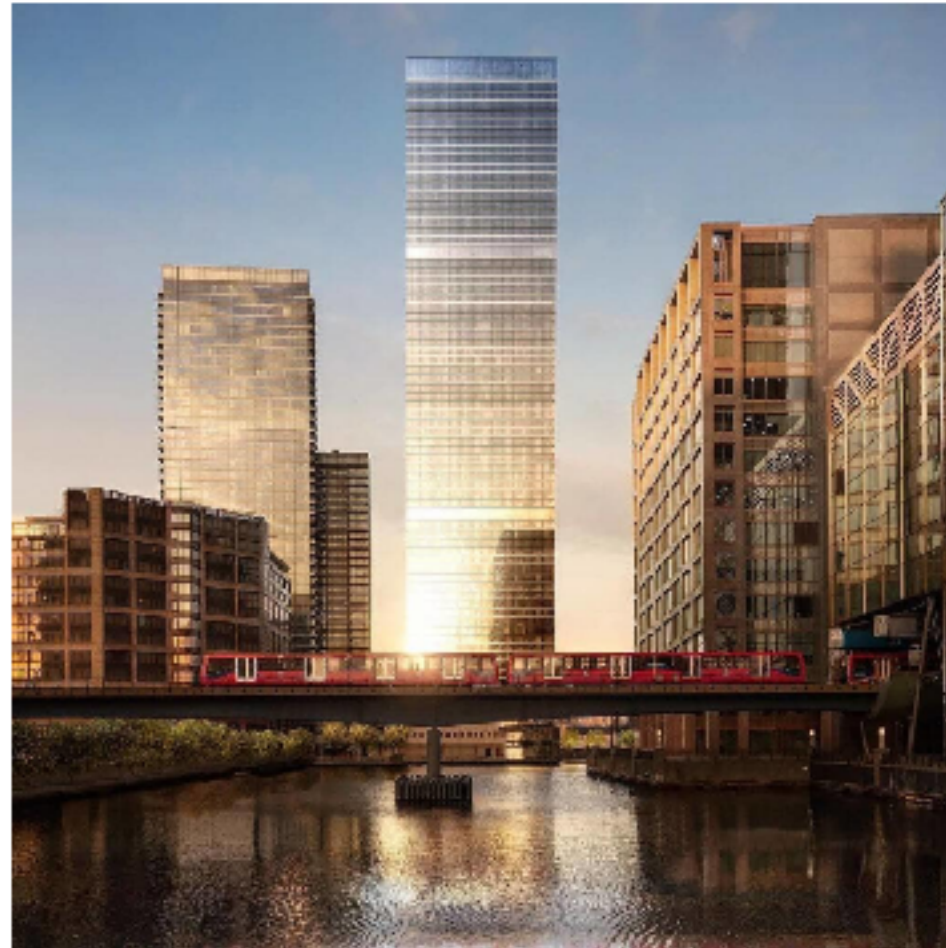

London skyscrapers of the future

Over on the Isle of Dogs there are big buildings thrusting skywards everywhere you look. Among the biggest is **Landmark Pinnacle**, which will reach 239 metres when it is finished in 2020.